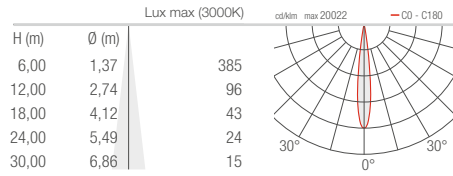

LT-SL-30W-3000K

S - 15° CRI 90