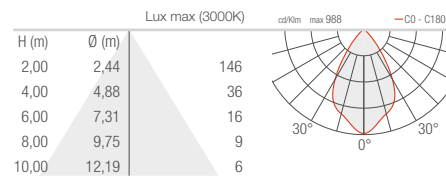

K - 60° CRI 90