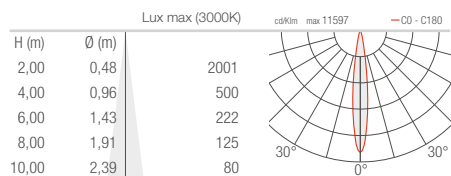

LT-SL-10W-3000K

S - 15° CRI 90