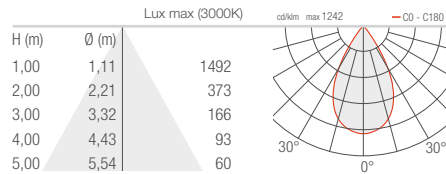

J - 60° CRI 90