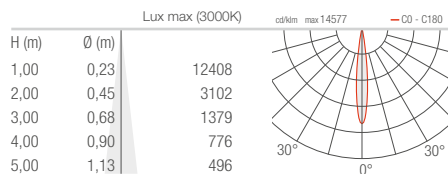

LT-SL-15W-3000K

S - 15° CRI 90