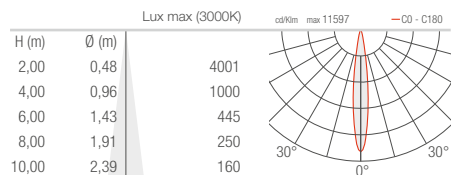

LT-SL-20W-3000K

S - 15° CRI 90