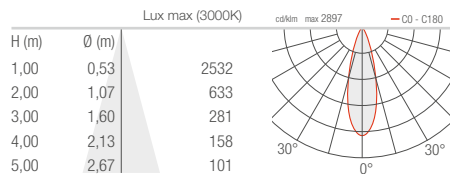

M - 20° CRI 90