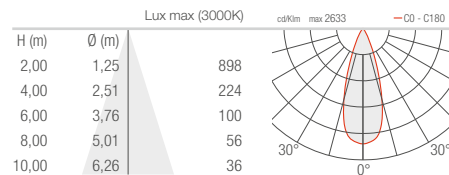

L - 36° CRI 90