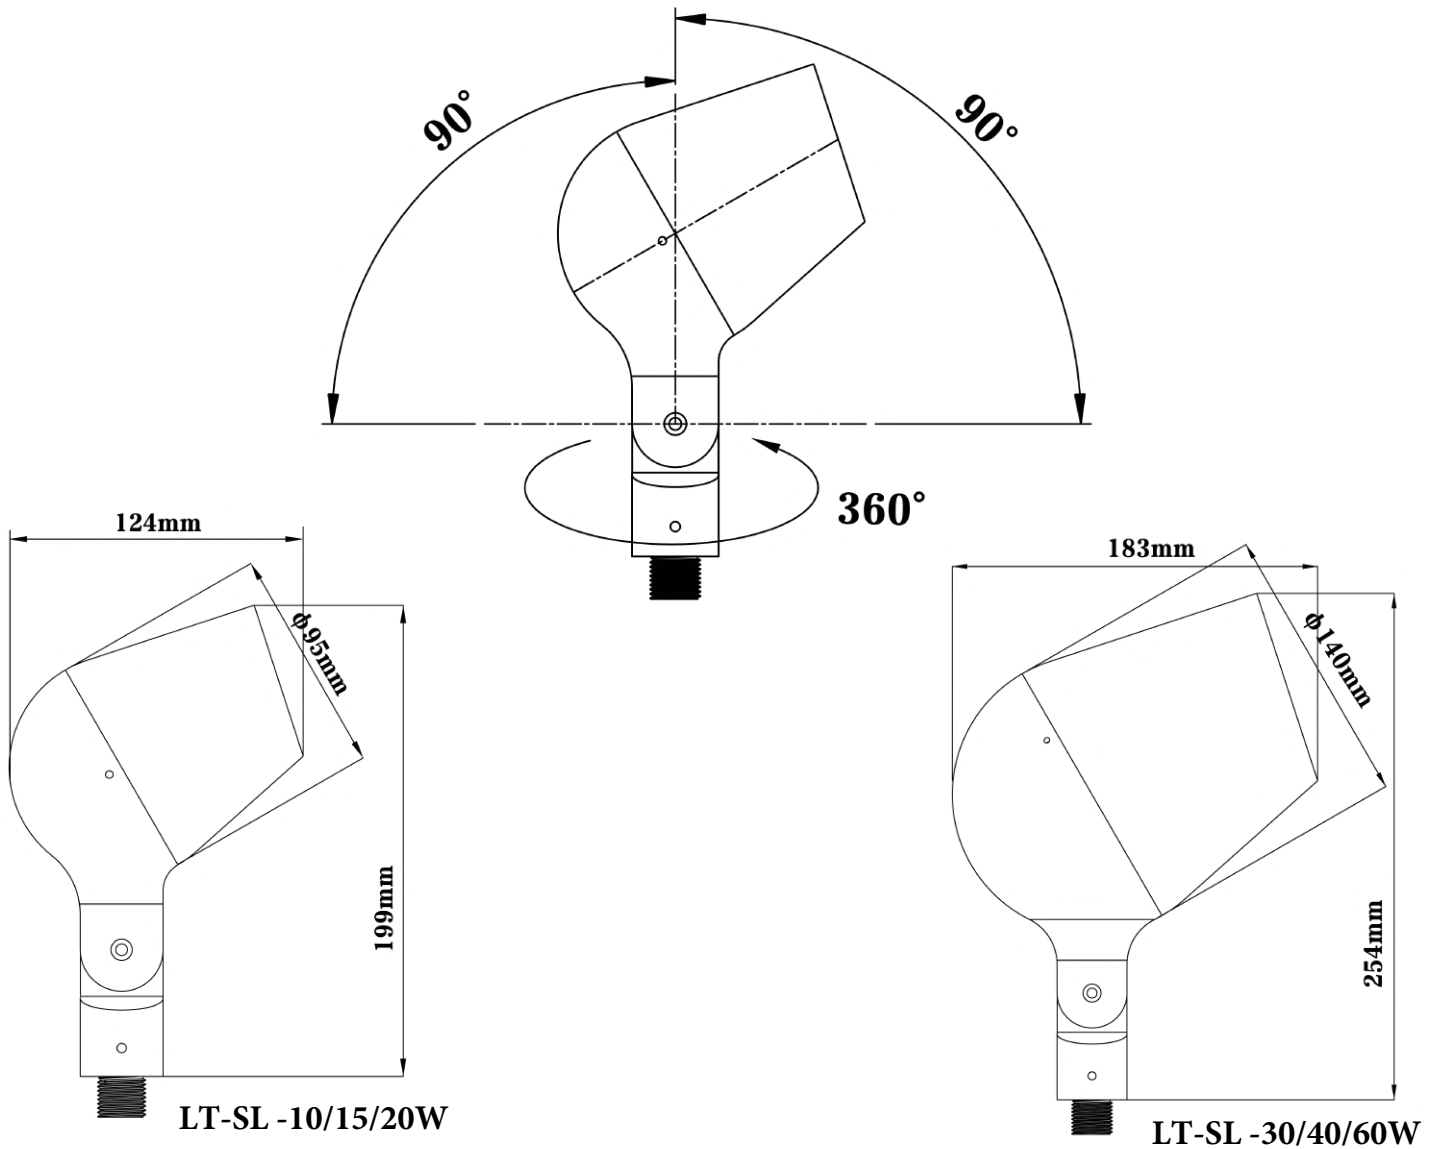

LT-SL -10/15/20W

LT-SL -30/40/60W

Type:

Model:

Project:

LI-TIAN LIGHTING

Product number	Power	No./Module	Lumens	CCT/Ra	Input voltage	Beam angle	weight	
LT-SL-10W	10W	Bridgelux/COB	1000	3000-5000K Ra>80	AC220-240V	18/23/40/80°	1kg	
LT-SL-15W	15W		1500					
LT-SL-20W	20W		2000					
LT-SL-30W	30W		3000			18/23/40/80°		2.1kg
LT-SL-40W	40W		4000					
LT-SL-60W	60W		6000					

★ Lumen test results based on 5000K color temperature

Installation accessories:

Mounting Stake

Junction Base JB

Surface Base SB

Large Tree Mount (Webbing)

Stainless steel tree ring

Pole coupler
Suitable for ϕ 60-200mm pole

Pole installation (Single)
Suitable for ϕ 102mm pole

Pole installation (Double)
Suitable for ϕ 102mm pole

Candlestick-3
Suitable for ϕ 60/76mm pole

Kingfisher/Installing
Lamp Arm
Suitable for ϕ 60/200mm pole