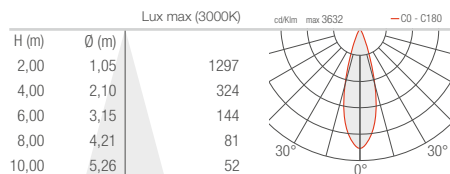

M - 20° CRI 90