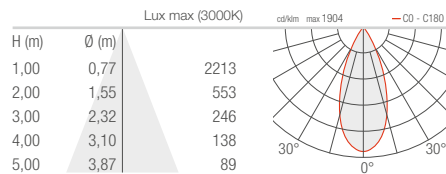

L - 36° CRI 90