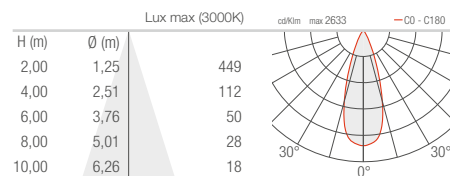

L - 36° CRI 90