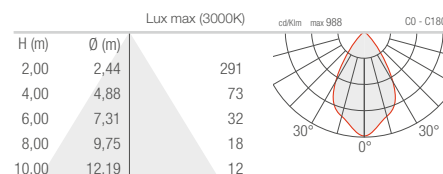

K - 60° CRI 90