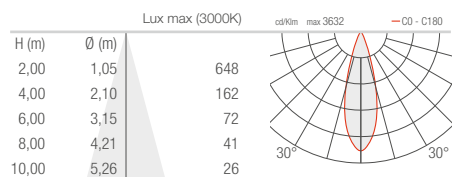

M - 20° CRI 90