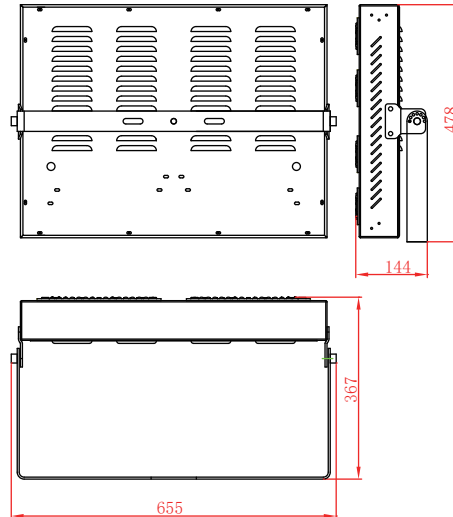

30°, 60°, 90°, 30°x70°, 60°x90°, 90°x90°

Mounting

2 Options:

U Bracket Mount and Slip Fitter Mount.

Options

Lighting Control

Floodlight sensor standard, photocell optional

Finish Color

Bronze finish standard, silver, black and white optional

surge protector

10kV surge protection upgrade

LT-T-115A-400W

Dimensions

unit:mm

Mounting Options

2 Options:
U Bracket Mount
Slip Fitter Mount