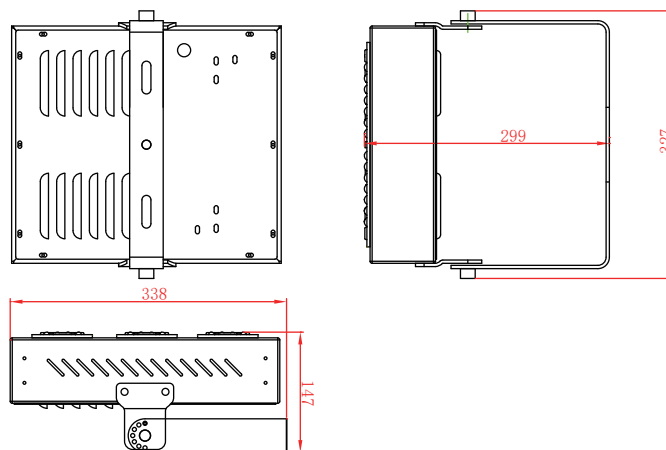

30°, 60°, 90°, 30°x70°, 60°x90°, 90°x90°

Mounting

2 Options:

U Bracket Mount and Slip Fitter Mount.

Options

Lighting Control

Floodlight sensor standard, photocell optional

Finish Color

Bronze finish standard, silver, black and white optional

surge protector

10kV surge protection upgrade

LT-T-115A-150W

Dimensions

unit:mm

Mounting Options

2 Options:
U Bracket Mount
Slip Fitter Mount