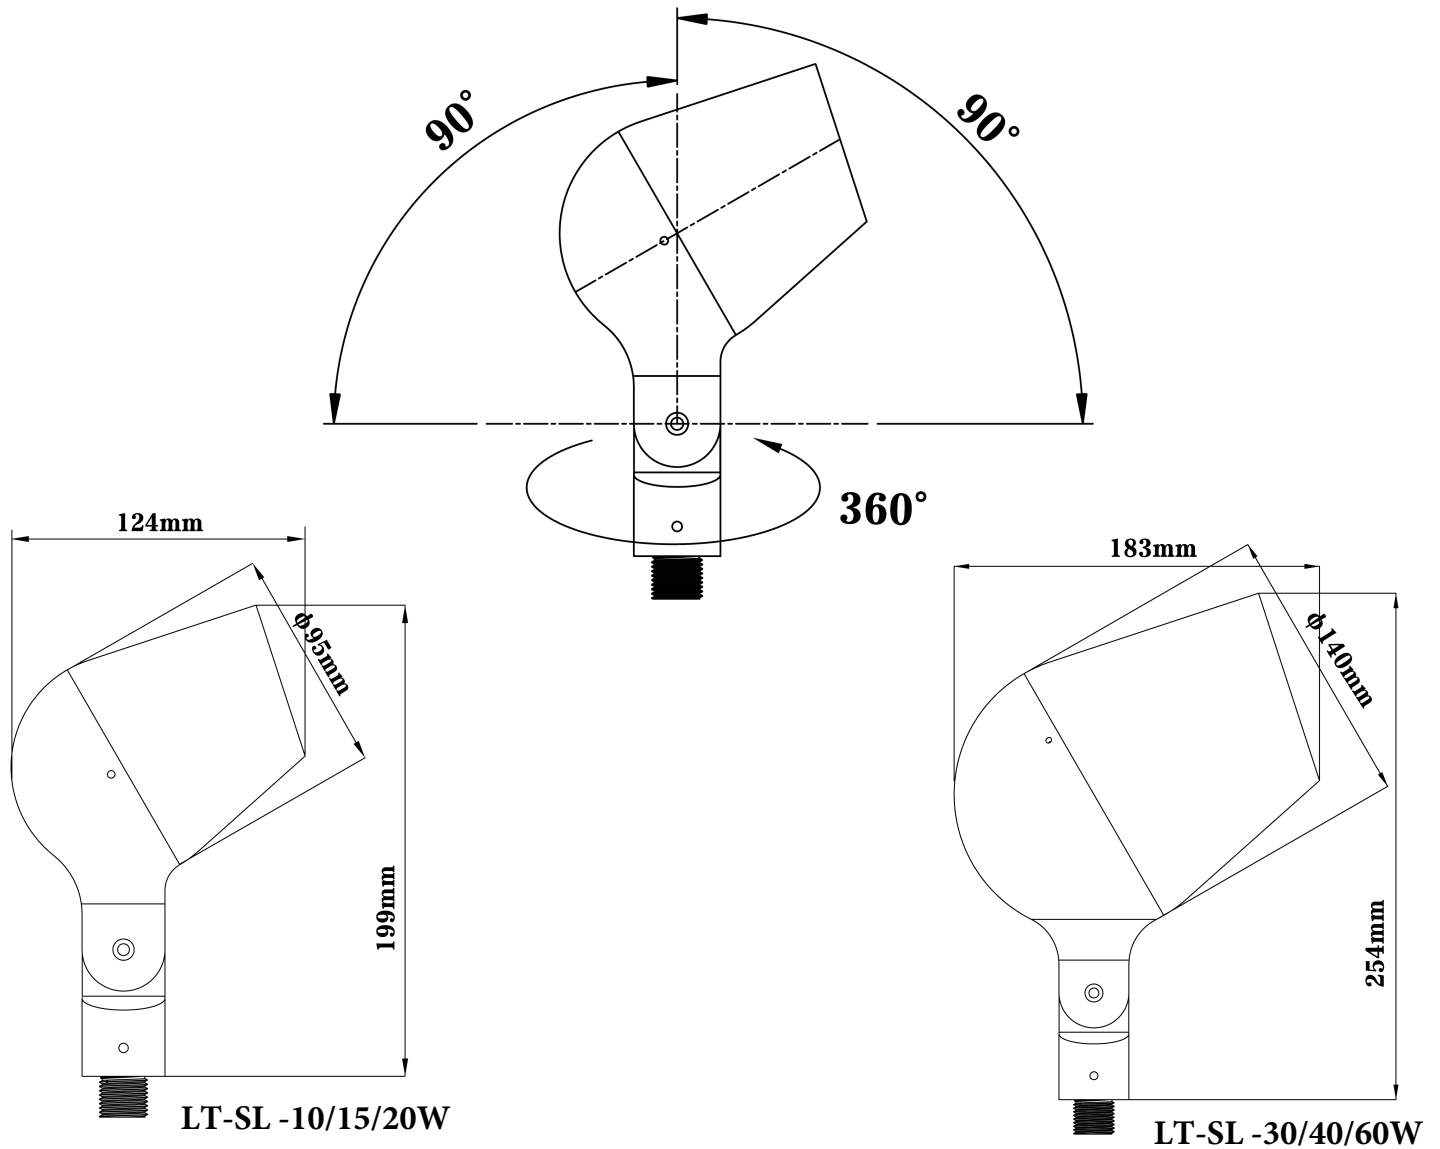

LT-SL -10/15/20W

LT-SL -30/40/60W

Type:

Model:

Project:

LI-TIAN LIGHTING

Product number	Power	No./Module	Lumens	CCT/Ra	Input voltage	Beam angle	weight	
LT-SL-10W	10W	Bridgelux/COB	1000	3000-5000K Ra>80	AC220-240V	18/23/40/80°	1kg	
LT-SL-15W	15W		1500					
LT-SL-20W	20W		2000					
LT-SL-30W	30W		3000			18/23/40/80°		2.1kg
LT-SL-40W	40W		4000					
LT-SL-60W	60W		6000					

★ Lumen test results based on 5000K color temperature

Installation accessories:

Mounting Stake

Junction Base JB

Surface Base SB

Large Tree Mount
(Webbing)

Stainless steel tree ring

Pole coupler
Suitable for ϕ 60-200mm pole

Pole installation (Single)
Suitable for ϕ 102mm pole

Pole installation (Double)
Suitable for ϕ 102mm pole

Candlestick-1
Suitable for ϕ 60/76mm pole

Candlestick-2
Suitable for ϕ 60/76mm pole

Candlestick-3
Suitable for ϕ 60/76mm pole