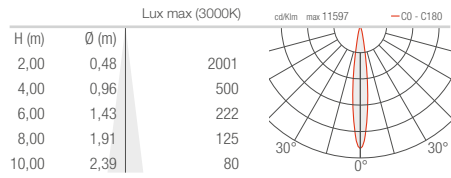

LT-SL-10W-3000K

S - 15° CRI 90